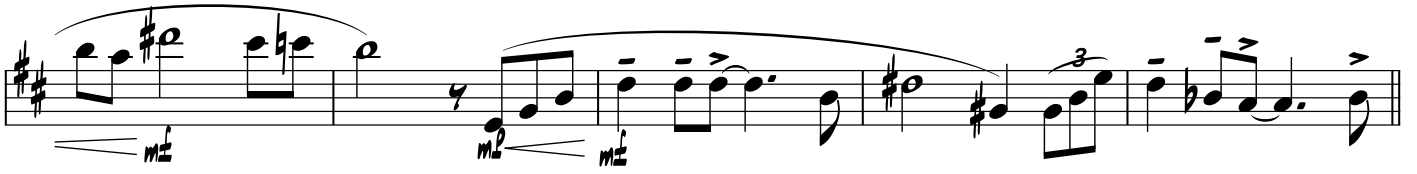

2ND TENOR SAXOPHONE

LOVE IS A MANY-SPLENDORED THING

arr.byHERO

Musical score for 2nd Tenor Saxophone, featuring a key signature of two flats and a common time signature. The score includes various musical notations such as notes, rests, slurs, and dynamic markings. It also includes performance instructions like "STRAIGHT" and "SWING", and a "SOLO" section. Chord symbols are provided throughout the piece, including Eb9, Eb9aug, Eb9, Eb9, Dm7(b5), G7Dm7(b5), G7, Gm6, Dm6, and Fm7. Measure numbers 9, 17, 33, and 41 are indicated in boxes. The score is arranged by HERO.