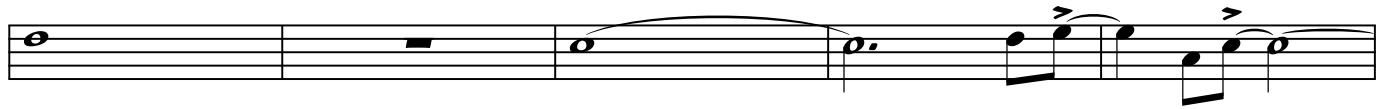

5TH BARITONE SAX

これが恋かしら 2